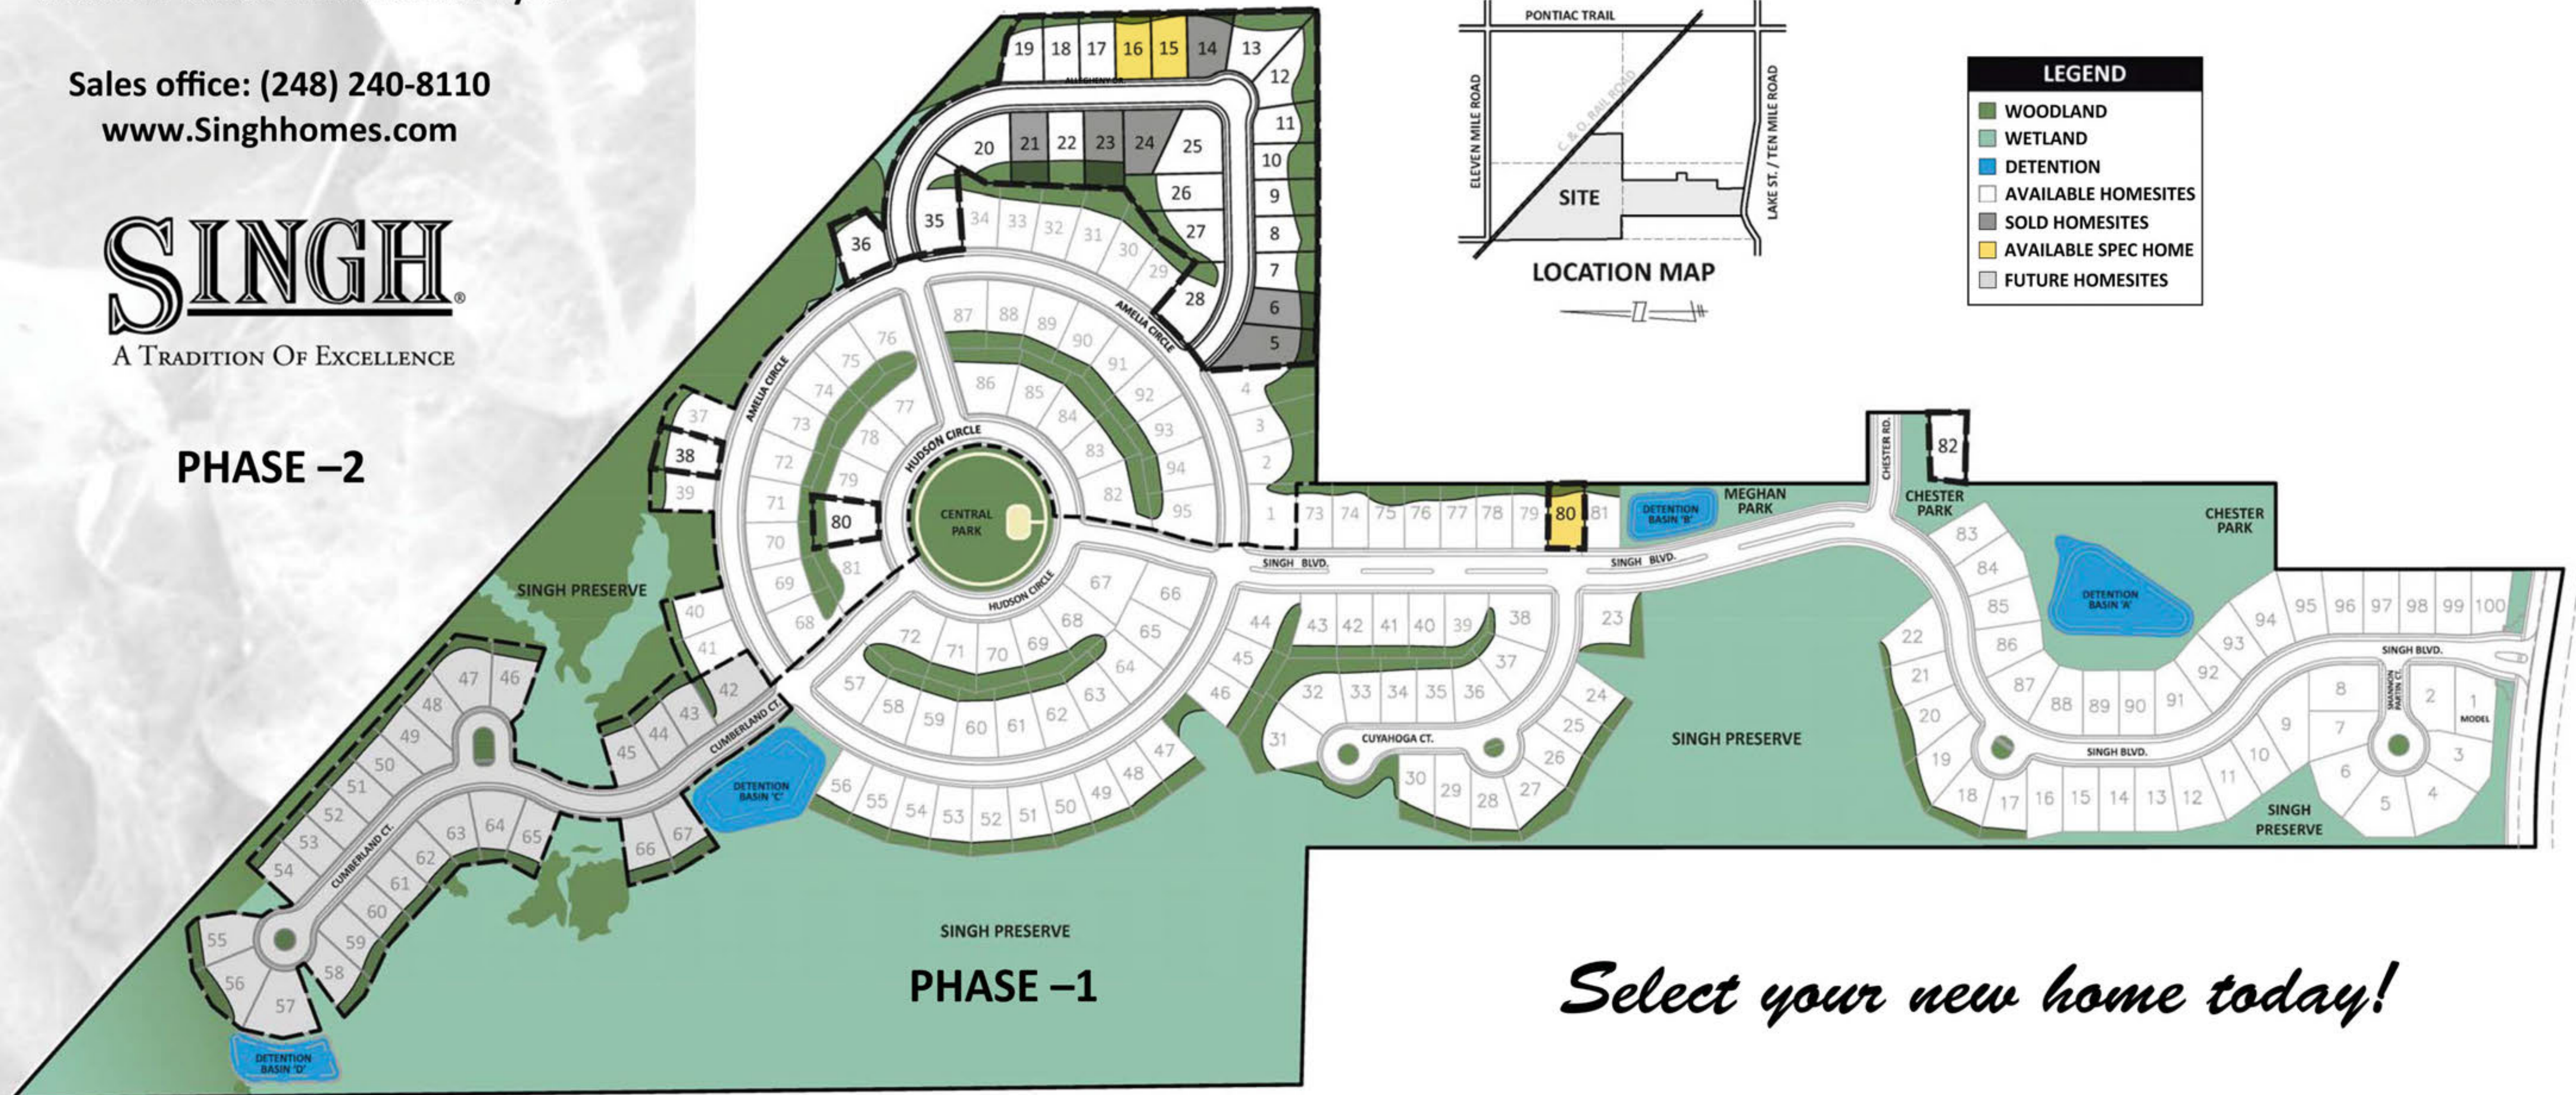

LEGEND	
	WOODLAND
	WETLAND
	DETENTION
	AVAILABLE HOMESITES
	SOLD HOMESITES
	AVAILABLE SPEC HOME
	FUTURE HOMESITES

PHASE -2