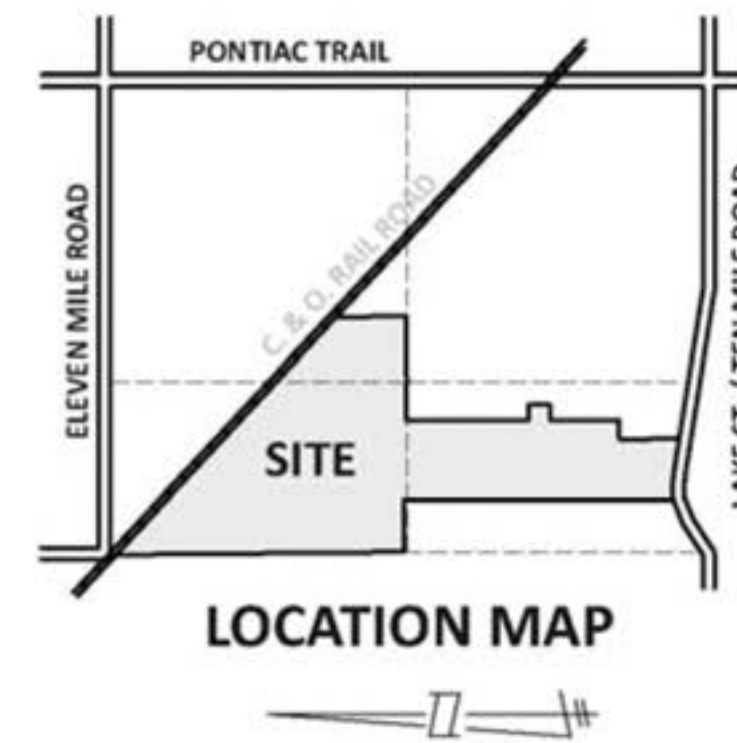

# CHARLESTON PARK

Located on 10 Mile Road 1/2 mile west of Pontiac Trail in South Lyon

Sales office: (248) 240-8110  
www.Singhhomes.com

**SINGH**  
A TRADITION OF EXCELLENCE

Welcome to Charleston Park, a beautiful community featuring winding, tree lined boulevards and shared amenities such as a central playground and natural open spaces. Residents can enjoy South Lyon's charming downtown area, nearby golf courses, the Huron Valley Rail Trail, and have the convenience of easy access to expressways. As you relax at home, you will feel like you are hours away from the hustle and bustle of everyday life. At Charleston Park, you are not only buying a new house. You are becoming part of an extraordinary community.