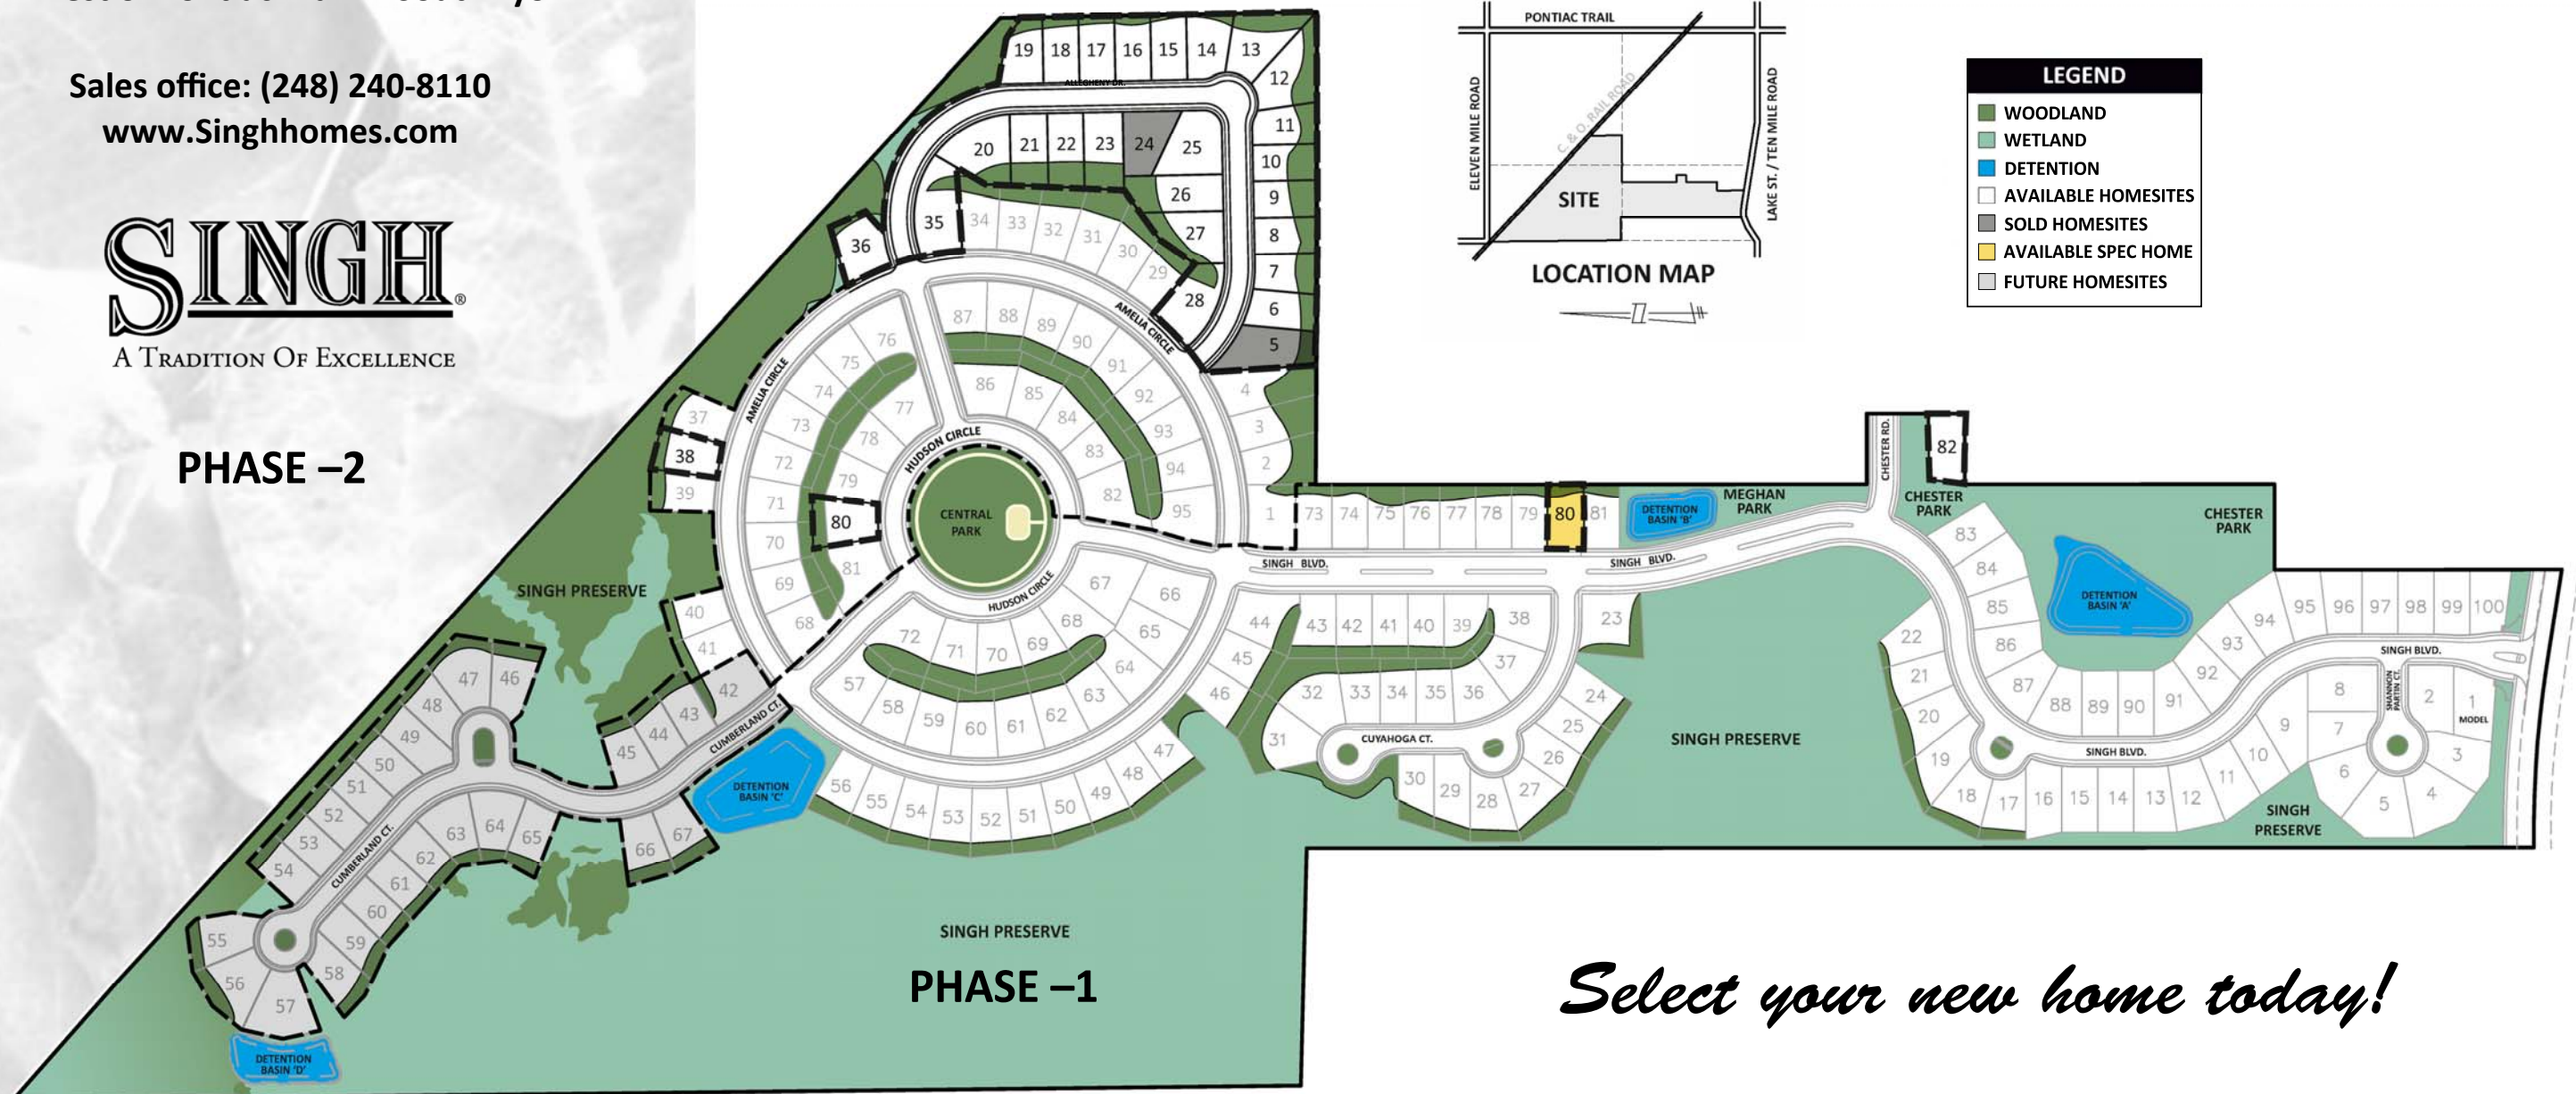

LEGEND	
	WOODLAND
	WETLAND
	DETENTION
	AVAILABLE HOMESITES
	SOLD HOMESITES
	AVAILABLE SPEC HOME
	FUTURE HOMESITES