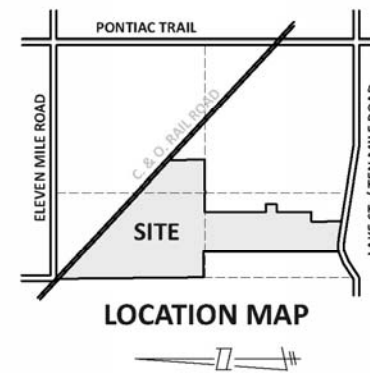

CHARLESTON PARK

Located on 10 Mile Road 1/2 mile west of Pontiac Trail in South Lyon

Sales office: (248) 240-8110
www.Singhomes.com

SINGH
A TRADITION OF EXCELLENCE

PHASE -2

Welcome to Charleston Park, a beautiful community featuring winding, tree lined boulevards and shared amenities such as a central playground and natural open spaces. Residents can enjoy South Lyon's charming downtown area, nearby golf courses, the Huron Valley Rail Trail, and have the convenience of easy access to expressways. As you relax at home, you will feel like you are hours away from the hustle and bustle of everyday life. At Charleston Park, you are not only buying a new house. You are becoming part of an extraordinary community.