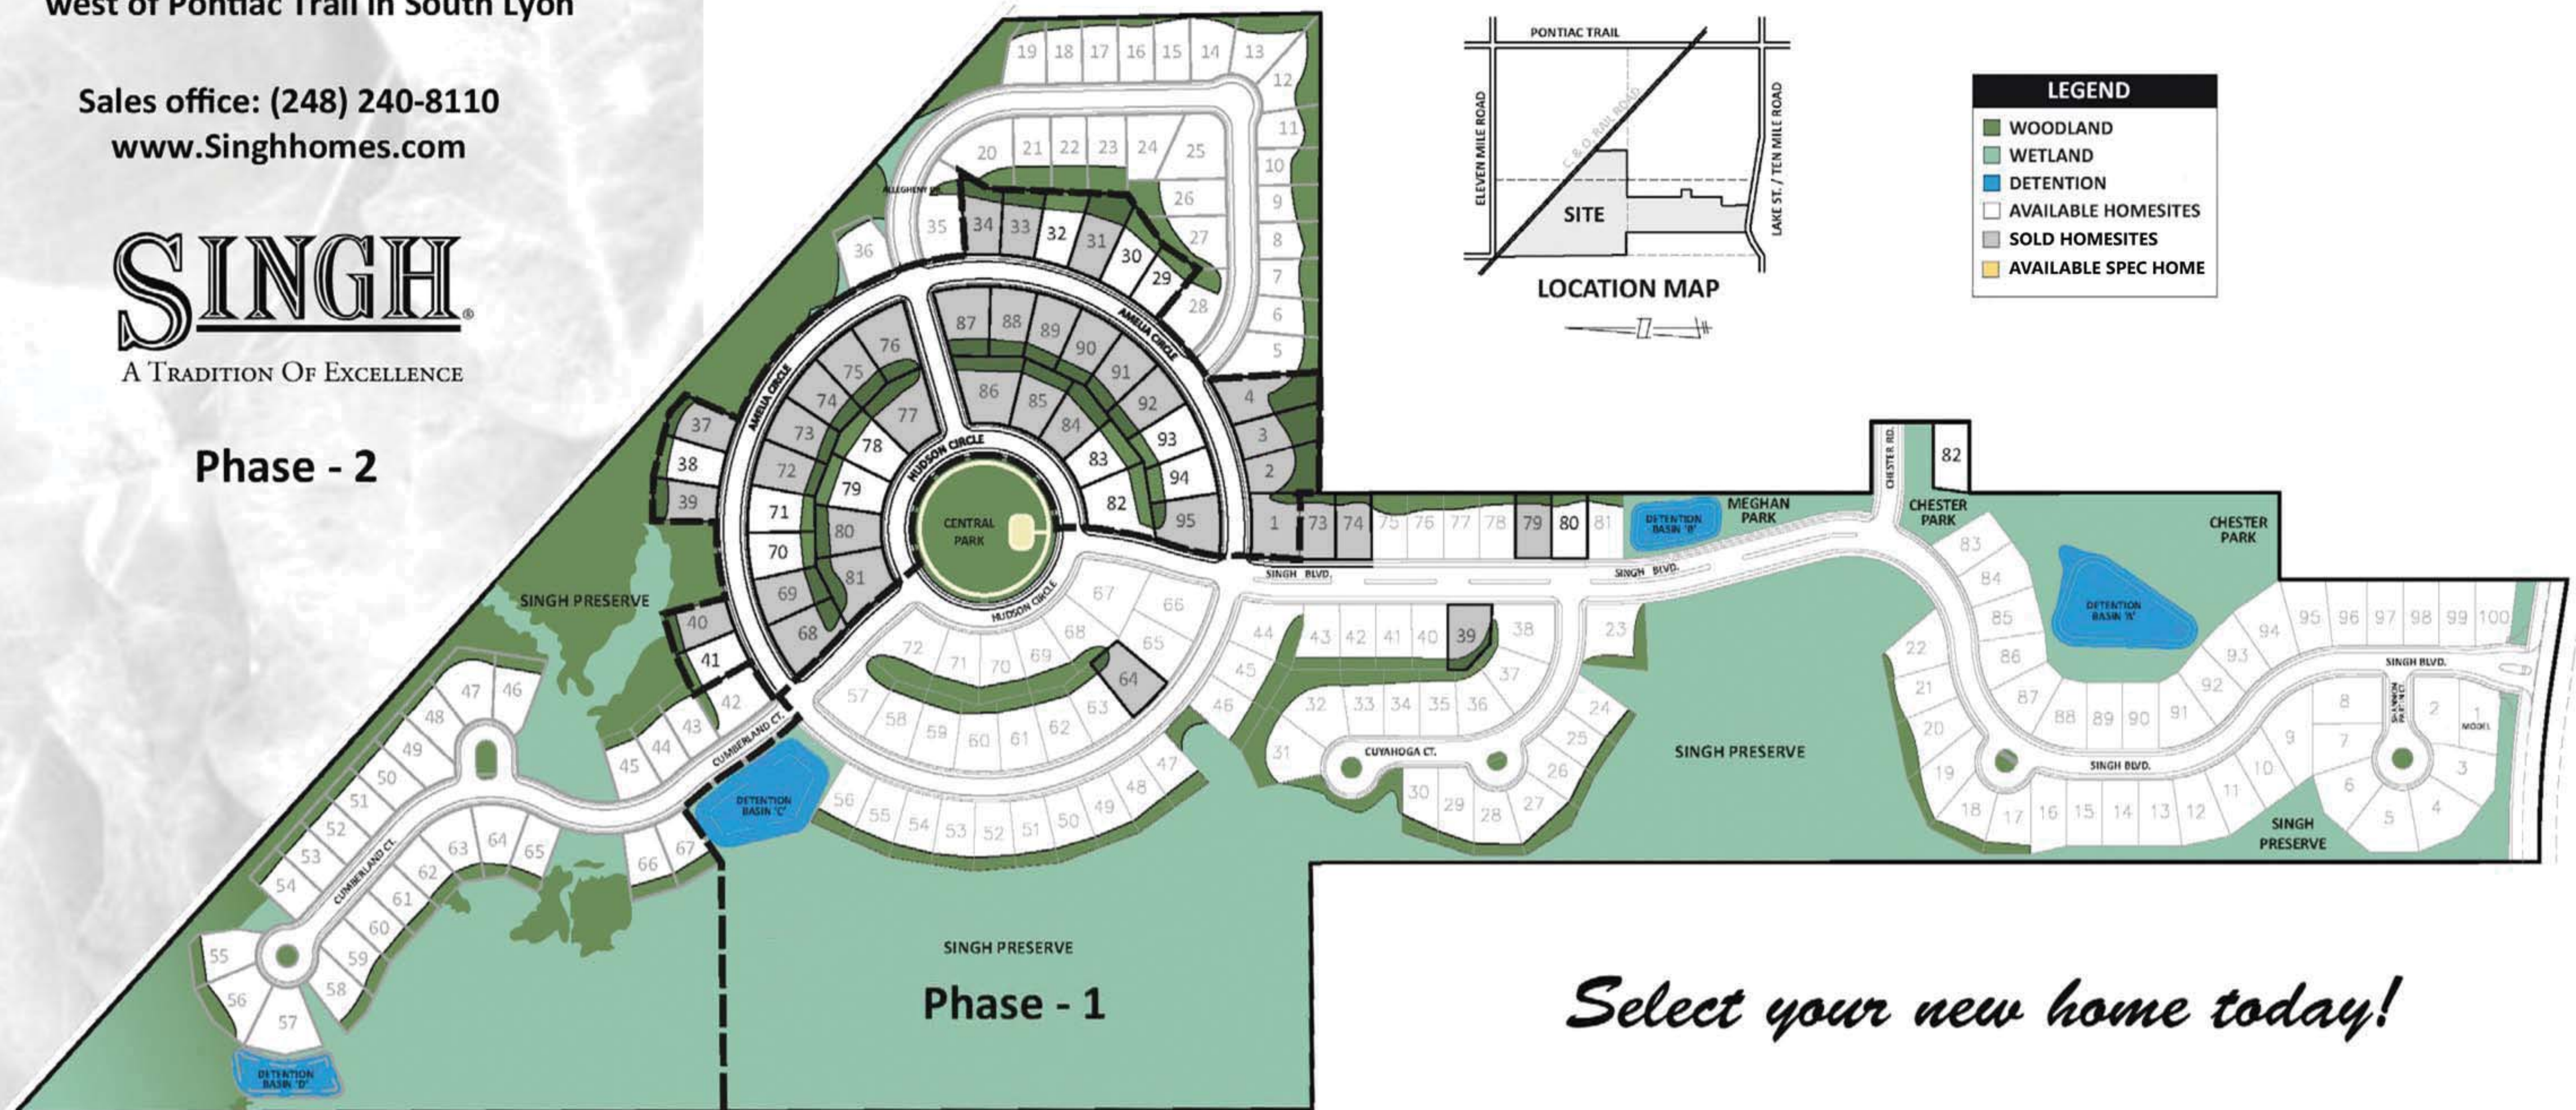

# CHARLESTON PARK

Located on 10 Mile Road 1/2 mile west of Pontiac Trail in South Lyon

Sales office: (248) 240-8110  
www.Singhomes.com

**SINGH**  
A TRADITION OF EXCELLENCE

Phase - 2

Welcome to Charleston Park, a beautiful community featuring winding, tree lined boulevards and shared amenities such as a central playground and natural open spaces. Residents can enjoy South Lyon's charming downtown area, nearby golf courses, the Huron Valley Rail Trail, and have the convenience of easy access to expressways. As you relax at home, you will feel like you are hours away from the hustle and bustle of everyday life. At Charleston Park, you are not only buying a new house. You are becoming part of an extraordinary community.