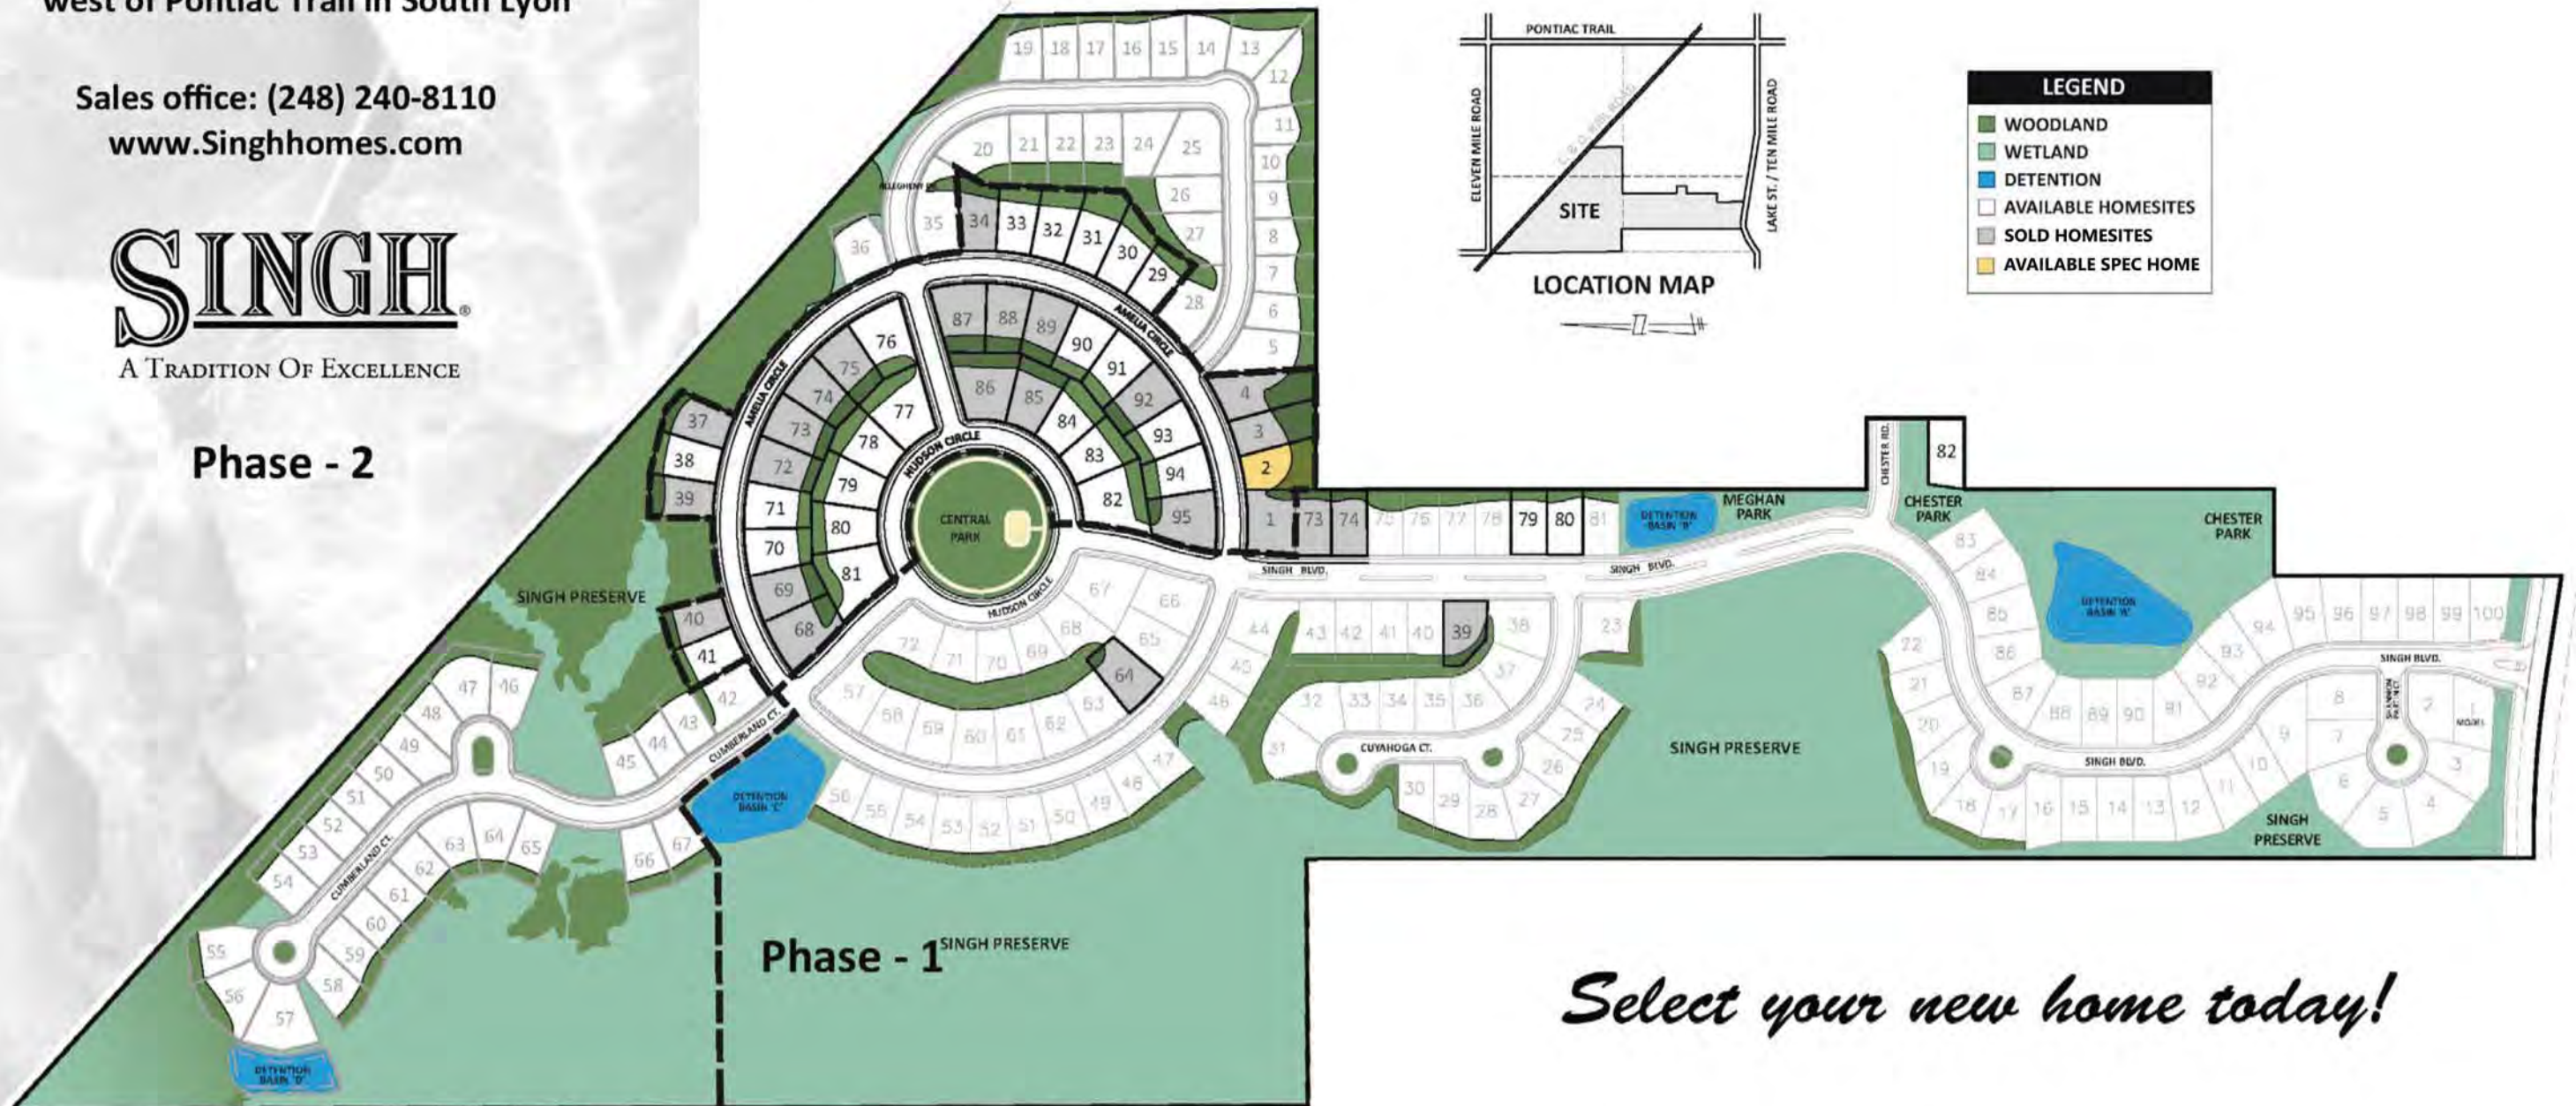

# CHARLESTON PARK

Located on 10 Mile Road 1/2 mile west of Pontiac Trail in South Lyon

Sales office: (248) 240-8110  
www.Singhomes.com

**SINGH**  
A TRADITION OF EXCELLENCE

Phase - 2

Phase - 1

Welcome to Charleston Park, a beautiful community featuring winding, tree lined boulevards and shared amenities such as a central playground and natural open spaces. Residents can enjoy South Lyon's charming downtown area, nearby golf courses, the Huron Valley Rail Trail, and have the convenience of easy access to expressways. As you relax at home, you will feel like you are hours away from the hustle and bustle of everyday life. At Charleston Park, you are not only buying a new house. You are becoming part of an extraordinary community.