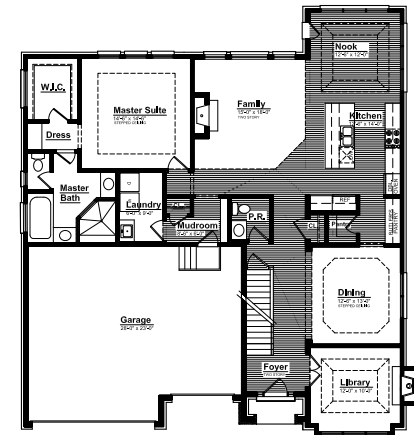

BOLINGBROOKE

SINGH

First Floor

Second Floor

FRANKFORT - Cape Cod - \$679,900
 43576 ELLESMERE COURT, NOVI, MI 48377 | 2,740SF | HOMESITE #29

INCLUDED FEATURES:

- ◆ 42" Maple Kitchen Cabinets
- ◆ Quartz Kitchen, Powder Room, and Master Bath Countertops
- ◆ Upgraded Granite Countertops Throughout
- ◆ Stainless Steel Appliances
- ◆ Open Kitchen with Social Island Layout
- ◆ Walk-in Kitchen Pantry
- ◆ Gourmet Kitchen Layout
- ◆ Tremco Waterproofing System
- ◆ 10 yr. Basement Warranty
- ◆ 12 Month Builder Warranty
- ◆ Spacious First Floor Laundry Room
- ◆ Hardwood in all Common Areas
- ◆ Decorative Niche at Foyer
- ◆ Impressive Stairwell open to Foyer
- ◆ Stepped Ceiling in Dining Room
- ◆ Butler's Pantry Adjacent to Kitchen and Dining Room
- ◆ Mudroom with Bench and Cubbies
- ◆ Two Story Family Room open to Loft above
- ◆ Two Story Foyer with Grand Chandelier Window
- ◆ Railing and Spindles Throughout
- ◆ Large First Floor Master Suite with Luxury Bath