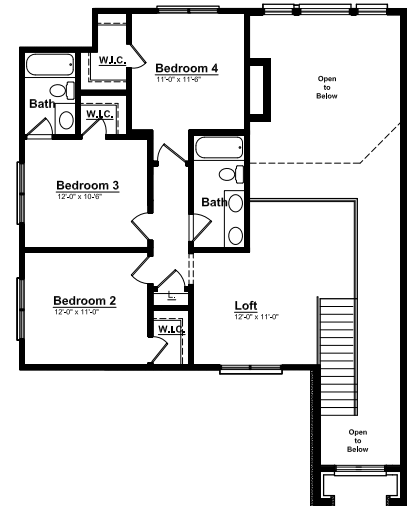

BOLINGBROOKE

SINGH

First Floor

Second Floor

FRANKFORT - Cape Cod - \$679,900
 43576 ELLESMERE COURT, NOVI, MI 48377 | 2,740SF | HOMESITE #29

INCLUDED FEATURES:

- ◆ 42" Maple Kitchen Cabinets
- ◆ Quartz Kitchen, Powder Room, and Master Bath Countertops
- ◆ Upgraded Granite Countertops Throughout
- ◆ Stainless Steel Appliances
- ◆ Open Kitchen with Social Island Layout
- ◆ Walk-in Kitchen Pantry
- ◆ Gourmet Kitchen Layout
- ◆ Tremco Waterproofing System
- ◆ 10 yr. Basement Warranty
- ◆ 12 Month Builder Warranty
- ◆ Spacious First Floor Laundry Room
- ◆ Hardwood in all Common Areas
- ◆ Decorative Niche at Foyer
- ◆ Impressive Stairwell open to Foyer
- ◆ Stepped Ceiling in Dining Room
- ◆ Butler's Pantry Adjacent to Kitchen and Dining Room
- ◆ Mudroom with Bench and Cubbies
- ◆ Two Story Family Room open to Loft above
- ◆ Two Story Foyer with Grand Chandelier Window
- ◆ Railing and Spindles Throughout
- ◆ Large First Floor Master Suite with Luxury Bath