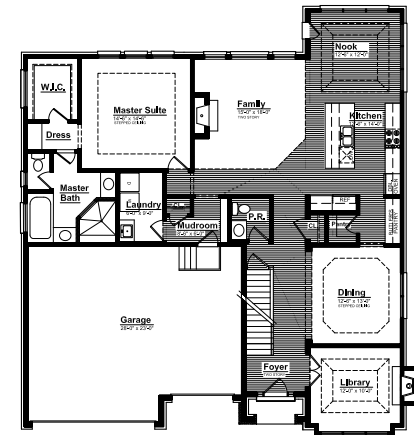

BOLINGBROOKE

SINGH

First Floor

Second Floor

FRANKFORT - Cape Cod

43576 ELLESMERE COURT, NOVI, MI 48377 | 2,740 SF | HOMESITE #29

INCLUDED FEATURES:

- ◆ 42" Maple Kitchen Cabinets
- ◆ Quartz Kitchen, Powder Room, and Master Bath Countertops
- ◆ Upgraded Granite Countertops Throughout
- ◆ Stainless Steel Appliances
- ◆ Open Kitchen with Social Island Layout
- ◆ Walk-in Kitchen Pantry
- ◆ Nook with 8' Sliding Glass Door
- ◆ Gourmet Kitchen Layout
- ◆ Tremco Waterproofing System
- ◆ 10 yr. Basement Warranty
- ◆ 12 Month Builder Warranty
- ◆ Spacious First Floor Laundry Room
- ◆ Hardwood in all Common Areas
- ◆ Decorative Niche at Foyer
- ◆ Impressive Stairwell open to Foyer
- ◆ Stepped Ceiling in Dining Room
- ◆ Butler's Pantry Adjacent to Kitchen and Dining Room
- ◆ Mudroom with Bench and Cubbies
- ◆ Two Story Family Room open to Loft above
- ◆ Two Story Foyer with Grand Chandelier Window
- ◆ Railing and Spindles Throughout
- ◆ Large First Floor Master Suite with Luxury Bath