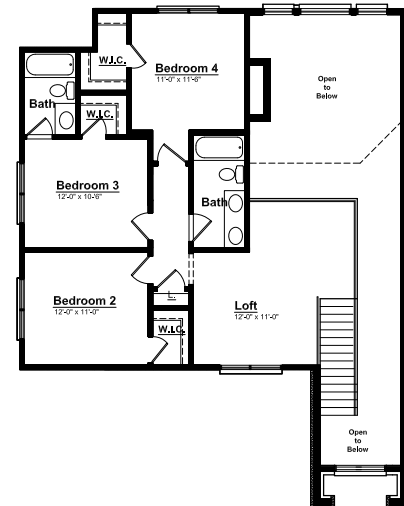

BOLINGBROOKE

SINGH

First Floor

Second Floor

FRANKFORT - Cape Cod

43576 ELLESMERE COURT, NOVI, MI 48377 | 2,740 SF | HOMESITE #29

INCLUDED FEATURES:

- ◆ 42" Maple Kitchen Cabinets
- ◆ Quartz Kitchen, Powder Room, and Master Bath Countertops
- ◆ Upgraded Granite Countertops Throughout
- ◆ Stainless Steel Appliances
- ◆ Open Kitchen with Social Island Layout
- ◆ Walk-in Kitchen Pantry
- ◆ Nook with 8' Sliding Glass Door
- ◆ Gourmet Kitchen Layout
- ◆ Tremco Waterproofing System
- ◆ 10 yr. Basement Warranty
- ◆ 12 Month Builder Warranty
- ◆ Spacious First Floor Laundry Room
- ◆ Hardwood in all Common Areas
- ◆ Decorative Niche at Foyer
- ◆ Impressive Stairwell open to Foyer
- ◆ Stepped Ceiling in Dining Room
- ◆ Butler's Pantry Adjacent to Kitchen and Dining Room
- ◆ Mudroom with Bench and Cubbies
- ◆ Two Story Family Room open to Loft above
- ◆ Two Story Foyer with Grand Chandelier Window
- ◆ Railing and Spindles Throughout
- ◆ Large First Floor Master Suite with Luxury Bath