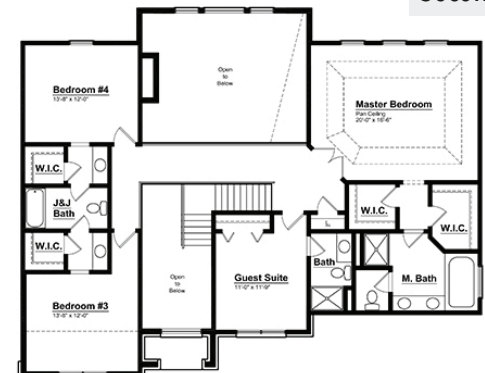

### HELMSLEY - Colonial

3,430 SQUARE FEET | 4 BEDROOM | 3.5 BATH | 3 ELEVATIONS

#### INTERIOR FEATURES:

- ◆ Spacious Kitchen with Box-Out Window and Granite Ledge
- ◆ Mud Hall with Closet Storage
- ◆ Corner Walk-In Kitchen Pantry
- ◆ Three Car Side Entry Garage
- ◆ Nook with 8ft Tall Sliding Glass Door
- ◆ Central L-Shaped Stairwell capped with Stained Railing and Painted Spindles
- ◆ Full Sized Laundry Room with Window
- ◆ Walk-In closets at Secondary Bedrooms
- ◆ Large Individual His/Her Master Closets
- ◆ Guest Suite with Standing Shower
- ◆ Open Master Bathroom with Commode, Built-in Soaking Tub, and Luxury Shower
- ◆ Grand Master Suite with Dual Doors and Angled Entrance
- ◆ Hardwood in all Common Areas
- ◆ Central Fireplace with Mantle and Marble Surround
- ◆ 2 Panel Front Door to match Sidelights and Transom
- ◆ Closets on each floor for Extra Storage
- ◆ Two Story Family Room
- ◆ Jack and Jill Bathroom Layout
- ◆ Two Story Foyer with Grand Chandelier Window

First Floor

Second Floor

## HELMSLEY - Elevations

Helmsley D

- ◆ Extra-Large Windows at Dining Room and Garage
- ◆ Two Story Stone Front Porch with Grand Chandelier Window
- ◆ Arched Transom Window at Front Bedroom
- ◆ Triple Course Brick Detail at peak of each Gable
- ◆ Standing Seam Metal Roofing on Garage Gable
- ◆ Bay Window with Standing Seam Metal Roofing at Living Room
- ◆ Limestone Surrounds at Front Porch and around Front Windows